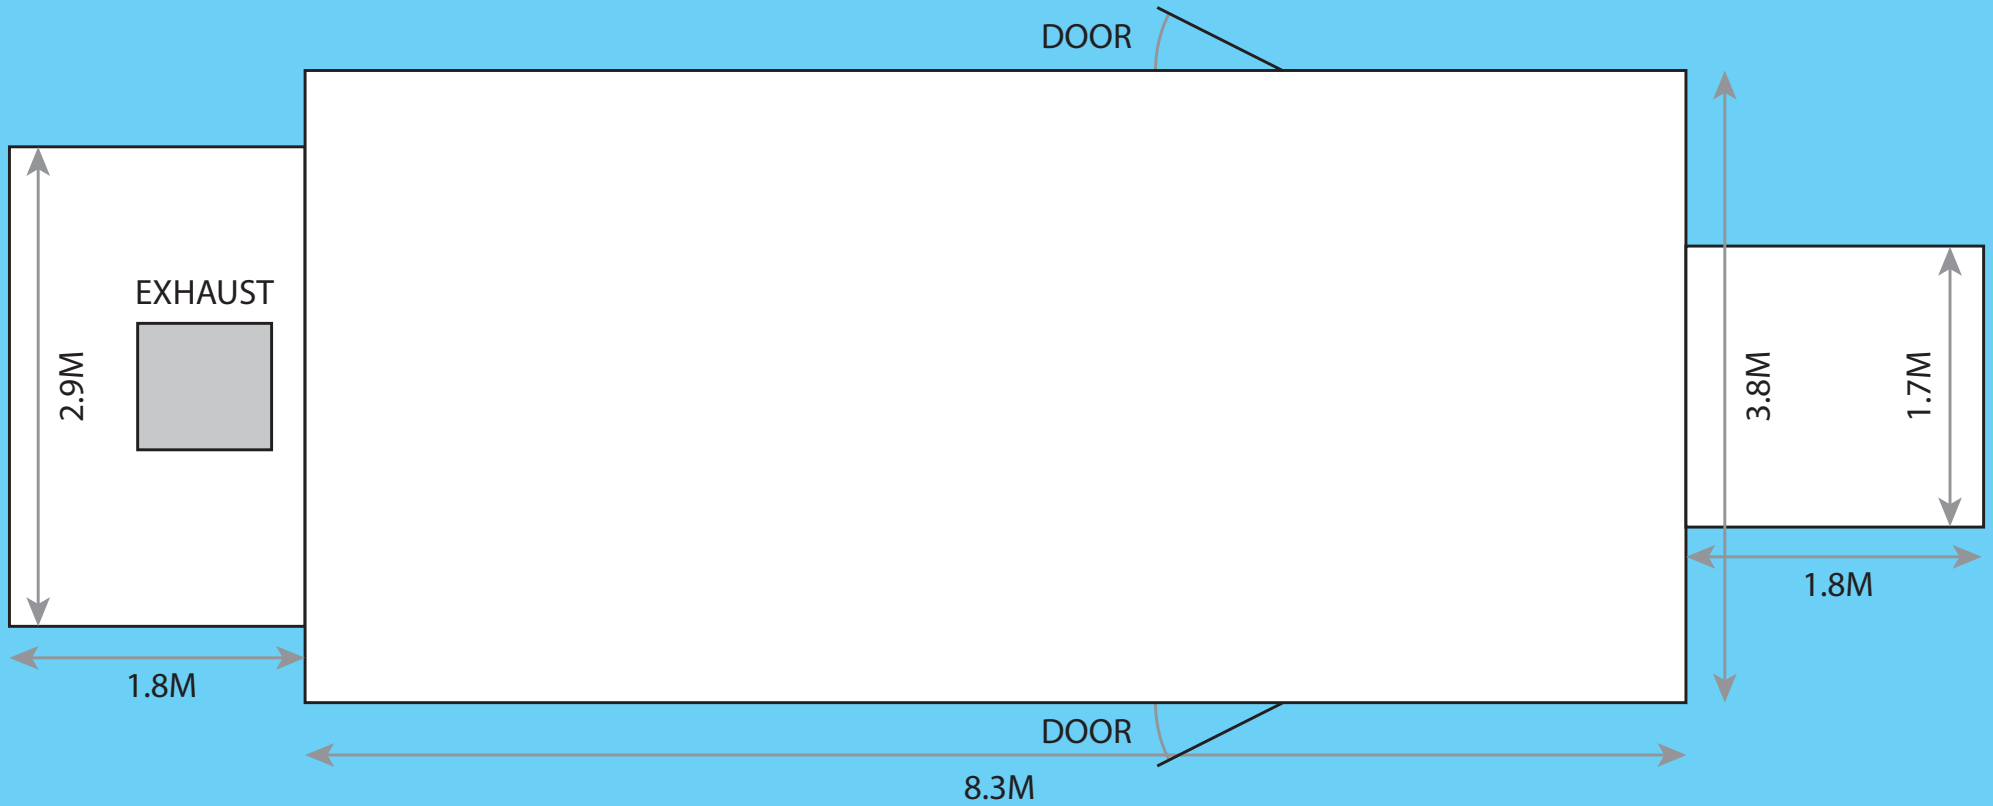

GENERATOR CANOPY

3.8M WIDE AT BOTTOM
MAIN CANOPY - 4M HIGH
END CANOPY - 2.5M HIGH