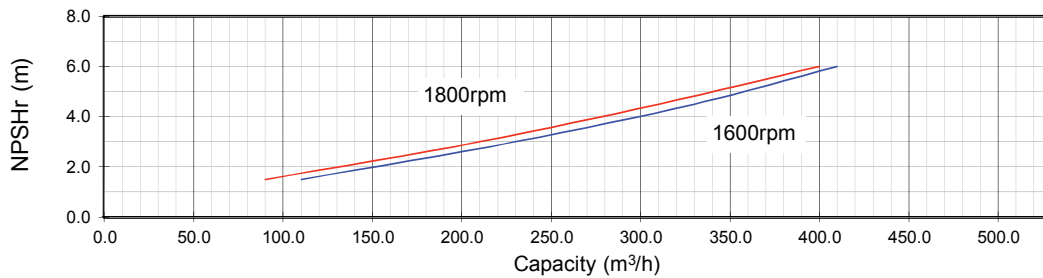

Performance Curve

H150HM

Selwood Limited, Bournemouth Road,
Chandler's Ford, Eastleigh, Hampshire, SO53 3ZL. UK
Tel: +44(0) 23 8025 0137 Fax: +44(0) 23 8027 1012
E-mail: pumpsales@selwoodpumps.com
Web: www.selwoodpumps.com