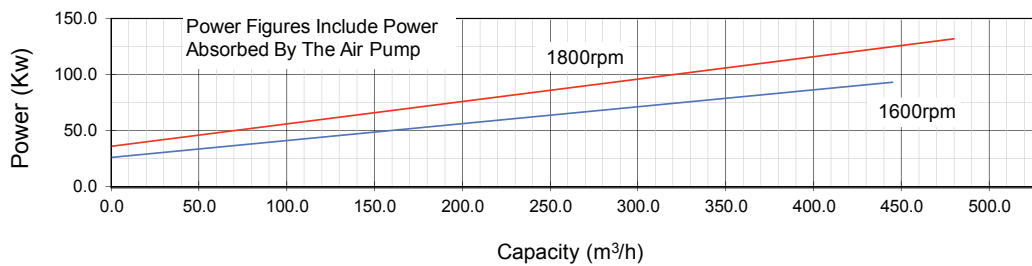

Performance Curve

H150HM

Selwood Limited, Bournemouth Road,
Chandler's Ford, Eastleigh, Hampshire, SO53 3ZL. UK
Tel: +44(0) 23 8025 0137 Fax: +44(0) 23 8027 1012
E-mail: pumpsales@selwoodpumps.com
Web: www.selwoodpumps.com