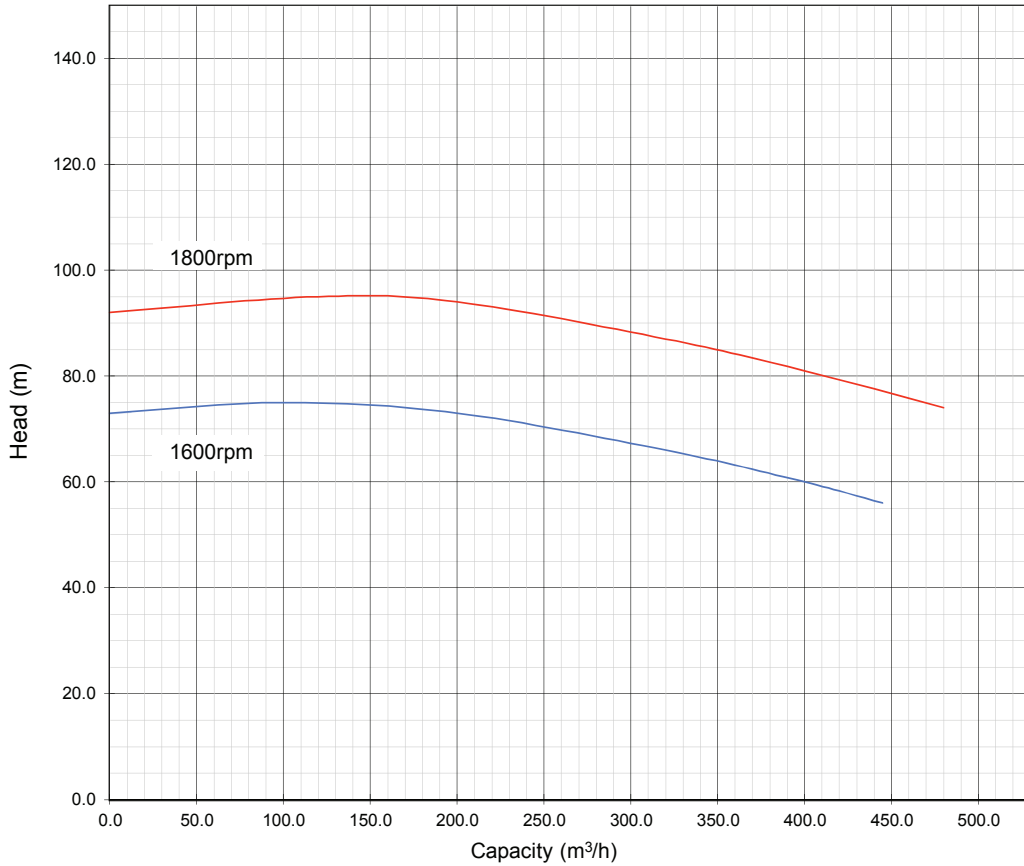

Performance Curve

H150HM

Selwood Limited, Bournemouth Road,
Chandler's Ford, Eastleigh, Hampshire, SO53 3ZL. UK
Tel: +44(0) 23 8025 0137 Fax: +44(0) 23 8027 1012
E-mail: pumpsales@selwoodpumps.com
Web: www.selwoodpumps.com